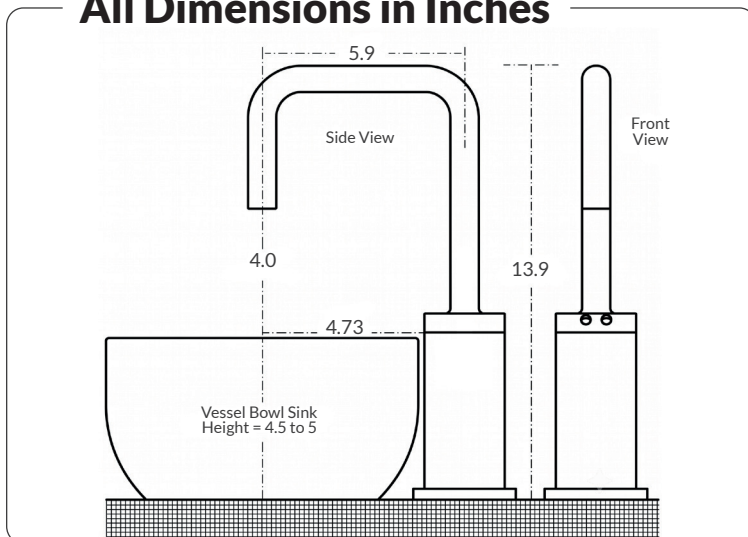

Notes

Specifications and Dimensions

MODEL	FA400-1205
Spout:	Lead-Free Solid Brass
Power:	4 (AA) Alkaline Batteries or AC Adapter - Optional AC power
Battery life expectancy:	300,000 cycles
Solenoid valve:	6 Volts magnet latching
Working Water Pressure:	1 PSI - 100 PSI
Supply Inlet Size:	1/2" NPT Male
Water Temperature Control:	Optional - Choose MAC no. A-12910 Mechanical Mixing Valve
	Optional - Choose MAC no. JM-2503 Thermostatic Mixing Valve
Sink Drain:	Optional - Many to choose From
Electronic Soap Dispenser:	Optional - We Recommend PYOS-1205 Electronic Soap Dispenser
Sensor Microprocessor:	Digital, Plug and Play
Sensing Range:	2" to 8"
Response Time:	0.3 Second
Shut-Off Delay Time:	3 Second
Maximum Running Time:	30 Seconds
Particle filter size:	50 Mesh
Aerator:	1.5 GPM. Optional 0.5 GPM, 0.35 GPM

All Dimensions in Inches

Rough-in