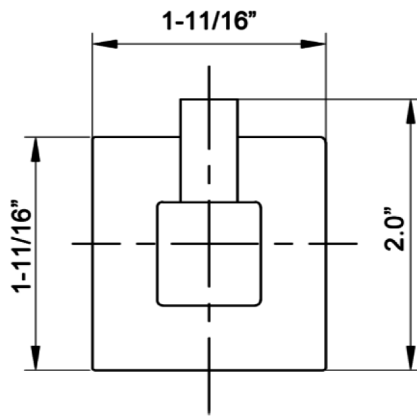

Specifications and Dimensions

MODEL	CHS-34
Body:	304 Stainless Steel
Style:	Contemporary
Max Weight Hold:	11Lbs
Mounting Style:	Set Screw
Mounting Location:	Surface Wall Mount
Application:	Public or Household
Suitable for:	Coats, Clothing, Small Bags, Towels, Robes
Finishes:	available in 22 matching finishes.

MAC FAUCETS

When Style Matters

All Dimensions in Inches

CHS-34

Notes