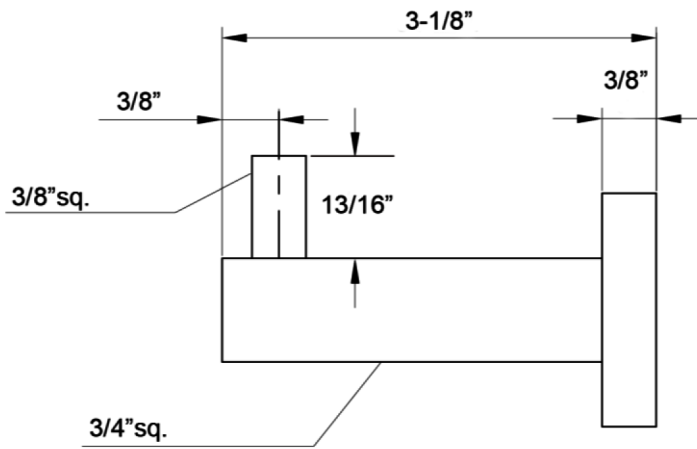

Specifications and Dimensions

MODEL	CHS-34
Body:	304 Stainless Steel
Style:	Contemporary
Max Weight Hold:	11Lbs
Mounting Style:	Set Screw
Mounting Location:	Surface Wall Mount
Application:	Public or Household
Suitable for:	Coats, Clothing, Small Bags, Towels, Robes
Finishes:	available in 22 matching finishes.

MAC FAUCETS

When Style Matters

All Dimensions in Inches

CHS-34

Notes