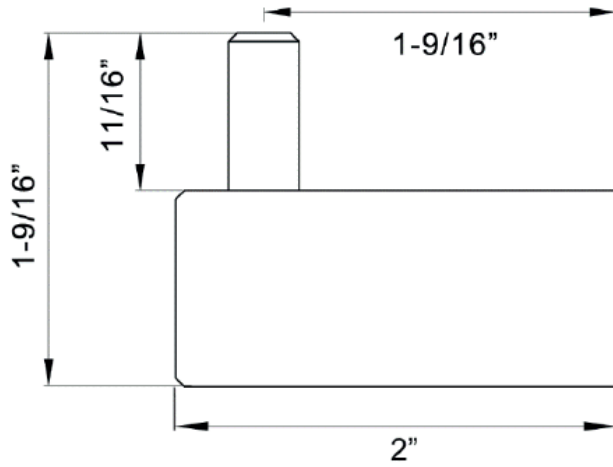

Specifications and Dimensions

MODEL	CHR-32
Body:	304 Stainless Steel
Style:	Contemporary
Max Weight Hold:	11Lbs
Mounting Style:	Set Screw
Mounting Location:	Surface Wall Mount
Application:	Public or Household
Suitable for:	Coats, Clothing, Small Bags, Towels, Robes
Finishes:	available in 22 matching finishes.

MAC FAUCETS

When Style Matters

All Dimensions in Inches

CHR-32

Notes