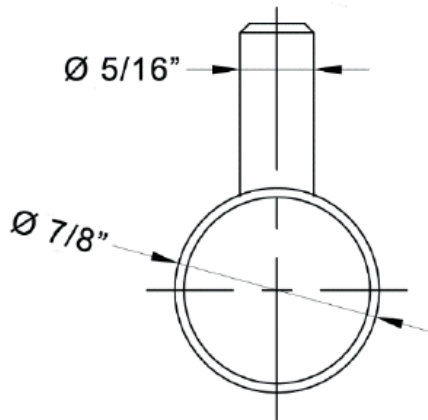

Specifications

CHR-32

Package Includes

- ✓ Coat Hook, Round (Stainless Steel)
- ✓ Wall Mounting
- ✓ Mounting Hardware
- ✓ **Batteries Pre-installed**
- ✓ *All hardware necessary for satisfactory installation*

01 Featuring

- ✓ 304 Stainless Steel Construction
- ✓ Round Shape
- ✓ Minimalist Design
- ✓ Single Hook
- ✓ Rust Resistant
- ✓ Easy installation
- ✓ **Available in 22 Finishes to Match All MAC Product Line**

Specifications and Dimensions

MODEL	CHR-32
Body:	304 Stainless Steel
Style:	Contemporary
Max Weight Hold:	11Lbs
Mounting Style:	Set Screw
Mounting Location:	Surface Wall Mount
Application:	Public or Household
Suitable for:	Coats, Clothing, Small Bags, Towels, Robes
Finishes:	available in 22 matching finishes.

MAC FAUCETS

When Style Matters

All Dimensions in Inches

CHR-32

Notes