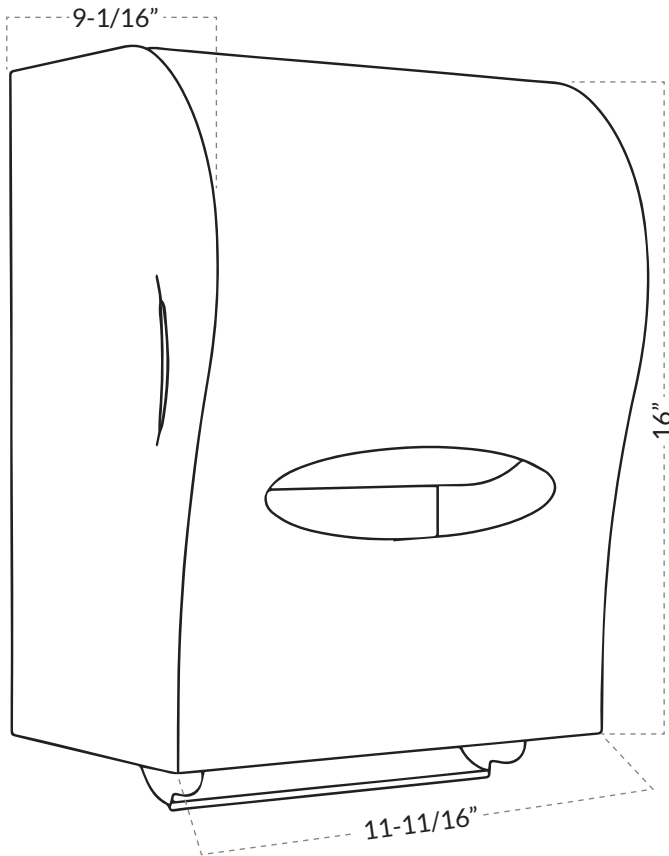

Specifications

ATD-10

Package Includes

- ✓ Automatic Paper Towel Dispenser (Stainless Steel)
- ✓ Integral Battery Compartment
- ✓ Vandal Key
- ✓ Mounting Hardware
- ✓ **Batteries Pre-installed**
- ✓ *All hardware necessary for satisfactory installation*

01 Featuring

- ✓ Corrosion Resistant Stainless Steel Construction
- ✓ Battery Operating
- ✓ Uses Standard 8" paper Roll
- ✓ Front Window to Monitor Paper Level
- ✓ Easy Paper Refill
- ✓ Adjustable length of paper dispensed (Small, Medium, or Large)
- ✓ Modular Design for Ease of In-The-Field Service
- ✓ Vandal Resistant Case
- ✓ Battery Powered
- ✓ **Available in 20 + Finishes to Match All MAC Product line**

Specifications and Dimensions

MODEL	ATD-10
Body:	Stainless Steel
Wall Base:	Stainless Steel
Power:	4 "D" Alkaline Batteries
Vandal Resistant:	Yes
Paper Length Adjustments:	Yes, Small, Medium, or Large
Paper Roll Type:	8" Standard Paper Roll
Sensor settings:	Automatic or Hand Sense Operating
Application:	Commercial Restrooms and Kitchens
Finishes:	Available in 20+ Finishes

All Dimensions in Inches

MAC FAUCETS

When Style Matters

ATD-10

Notes