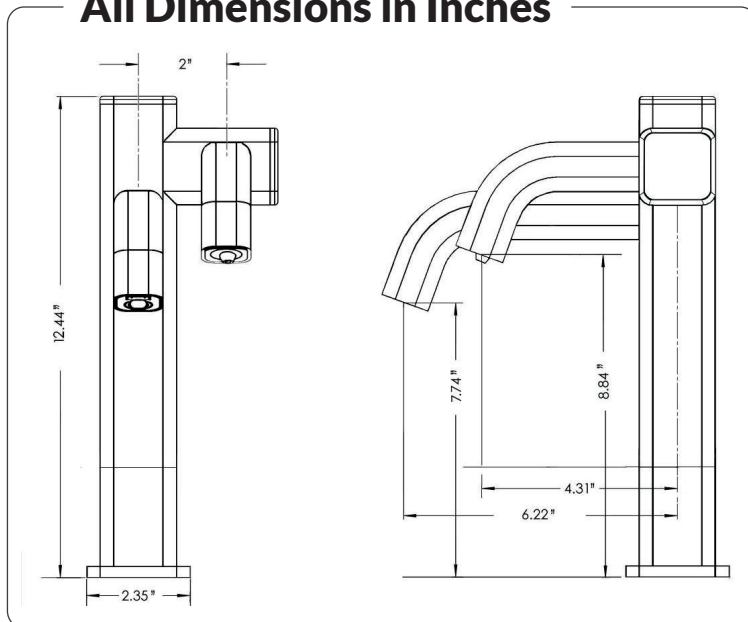

Notes

www.macfaucets.com

310.919.3073

866.558.3200

Paramount, CA.

MAC FAUCETS

Specifications and Dimensions

MODEL	TiO-344
Spout:	Lead-Free Solid Brass
Power:	4 (D) Alkaline Batteries or AC Adapter - Optional
Faucet Solenoid Valve:	6 volts Low Power Consumption Magnet Latching
Sensor Type:	Active Infrared
Sensor Range:	2"
Working Water Pressure:	1 PSI - 100 PSI
Response Time:	0.6 Second
Shut-Off Delay Time:	3.0 Seconds
Maximum Running Time:	30 Seconds
Water Temperature Control:	Optional - Choose MAC no. A-12910
Sink Drain:	Optional - Many to Choose From
Aerator:	1.5 GPM. Optional 0.5 GPM
Electronic Soap Dispenser:	On The same Body
Sensor:	Infrared
Sensing Range:	2" to 6" Adjustable with a Optional Remote Control
Working Soap:	Standard Liquid Soap, NO Grit Industrial Soap

All Dimensions in Inches

Rough-in