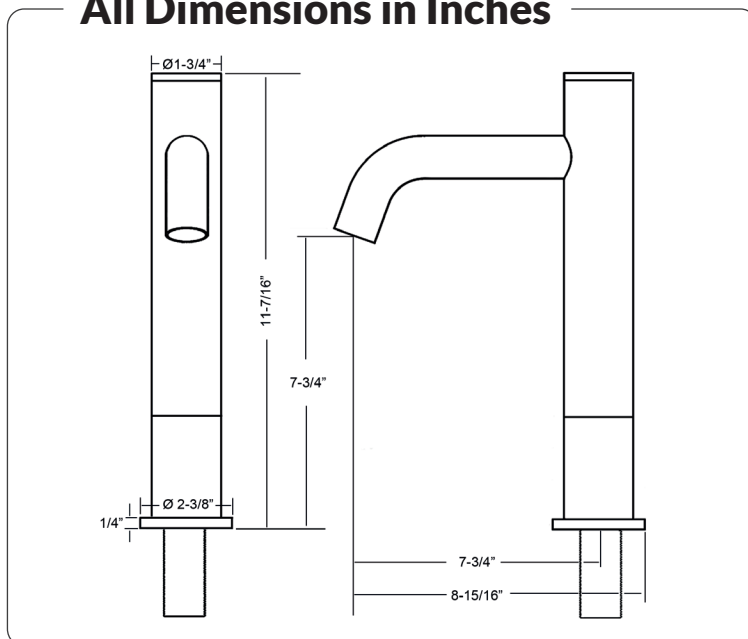

Notes

Specifications and Dimensions

MODEL	FA-3283
Spout:	Lead-Free Solid Brass
Power:	4 (AA) Alkaline Batteries or AC Adapter - Optional AC power
Battery life expectancy:	300,000 cycles
Solenoid valve:	6 Volts magnet latching
Working Water Pressure:	1 PSI - 100 PSI
Supply Inlet Size:	1/2" NPT Male
Water Temperature Control:	Optional - Choose MAC no. A-12910
Sink Drain:	Optional - Many to choose From
Electronic Soap Dispenser:	Optional - We Recommend PYOS-3203 Electronic Soap Dispenser
Sensor Microprocessor:	Digital, Plug, and Play
Sensing Range:	2" to 6"
Response Time:	0.6 Second
Shut-Off Delay Time:	3 Second
Maximum Running Time:	30 Seconds
Particle filter size:	50 Mesh
Aerator:	1.5 GPM. Optional 0.5 GPM

All Dimensions in Inches

Rough-in