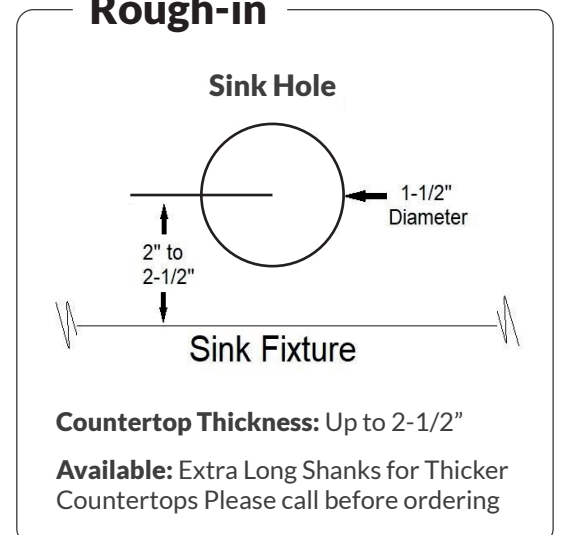

Model: FA444-22

Specifications and Dimensions

MODEL	FA444-22
Spout:	Lead-Free Solid Brass
Power:	4 (AA) Alkaline Batteries or AC Adapter - Optional AC power
Battery life expectancy:	300,000 cycles
Solenoid valve:	6 Volts magnet latching
Working Water Pressure:	1 PSI -100 PSI
Supply Inlet Size:	1/2" NPT Male
Water Temperature Control:	Optional - Choose MAC no. A-12910
Sink Drain:	Optional - Many to choose From
Electronic Soap Dispenser:	Optional - We Recommend PYOS-22 Electronic Soap Dispenser
Sensor Microprocessor:	Digital, Plug and Play
Sensing Range:	2" to 6"
Response Time:	0.6 Second
Shut-Off Delay Time:	3 Second
Maximum Running Time:	30 Seconds
Particle filter size:	50 Mesh
Aerator:	1.5 GPM. Optional 0.5 GPM, 0.35 GPM

All Dimensions in Inches

Rough-in

www.macfaucets.com

310.919.3073

866.558.3200

Paramount, CA.

MAC FAUCETS

MAC FAUCETS