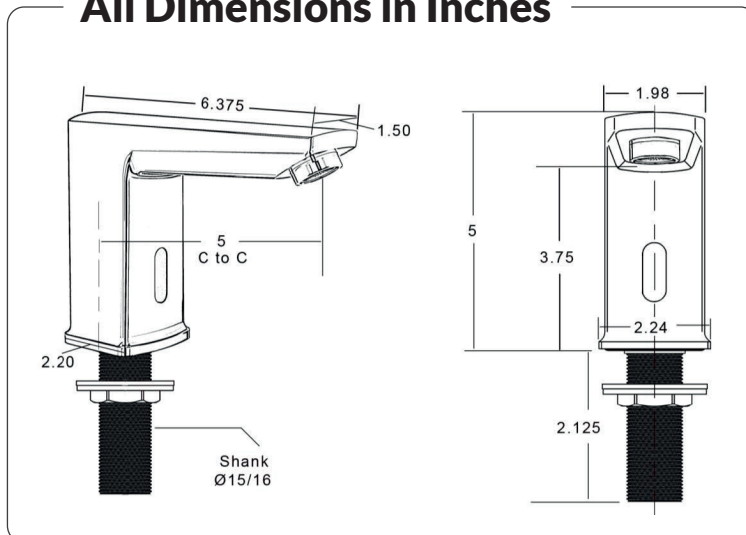

All Dimensions in Inches