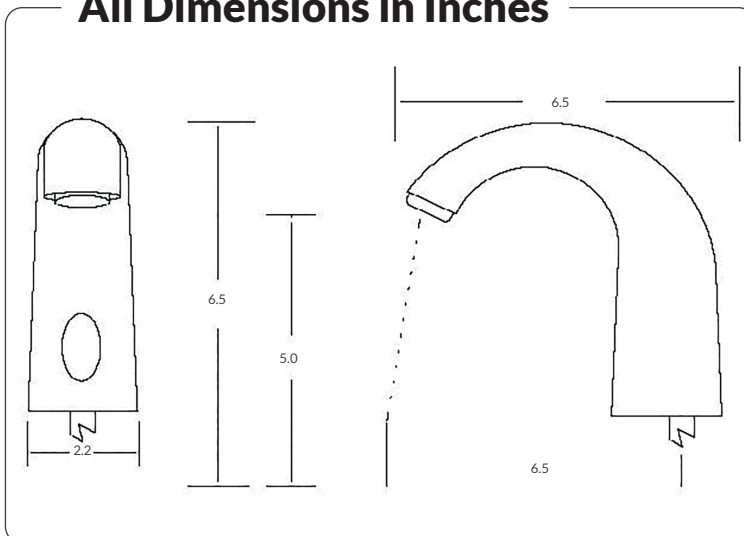

Notes

MAC FAUCETS

When Style Matters

Industry Standard™ Faucet

Model: FA444-17

Specifications and Dimensions

MODEL	FA444-17
Spout:	Lead-Free Solid Brass
Power:	4 (AA) Alkaline Batteries or AC Adapter - Optional AC power
Battery life expectancy:	300,000 cycles
Solenoid valve:	6 Volts magnet latching
Working Water Pressure:	1 PSI -100 PSI
Supply Inlet Size:	1/2" NPT Male
Water Temperature Control:	Optional - Choose MAC no. A-12910
Sink Drain:	Optional - Many to choose From
Electronic Soap Dispenser:	Optional - We Recommend PYOS-17 Electronic Soap Dispenser
Sensor Microprocessor:	Digital, Plug and Play
Sensing Range:	2" to 6"
Response Time:	0.6 Second
Shut-Off Delay Time:	3 Second
Maximum Running Time:	30 Seconds
Particle filter size:	50 Mesh
Aerator:	1.5 GPM. Optional 0.5 GPM, 0.35 GPM

All Dimensions in Inches

Rough-in