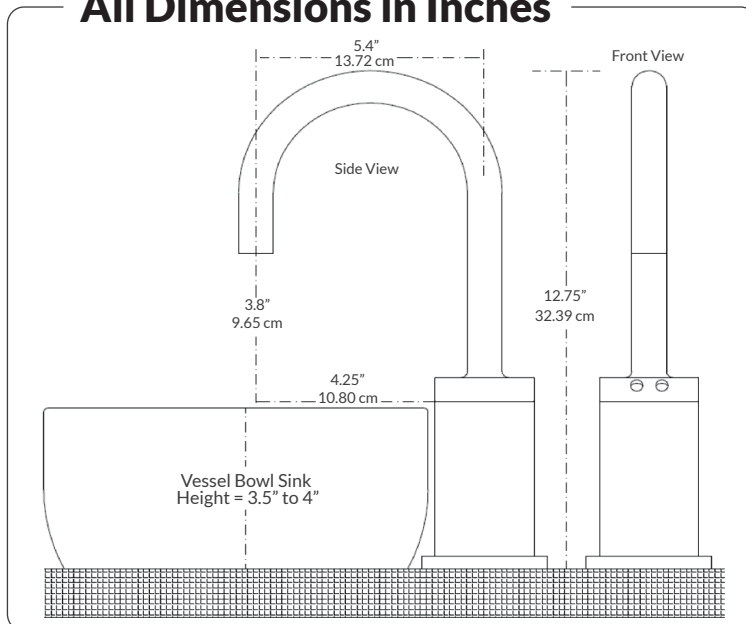

Notes

Specifications and Dimensions

MODEL	FA400-1104
Spout:	Lead-Free Solid Brass
Power:	4 (AA) Alkaline Batteries or AC Adapter - Optional AC power
Battery life expectancy:	300,000 cycles
Solenoid valve:	6 Volts magnet latching
Working Water Pressure:	1 PSI -100 PSI
Supply Inlet Size:	1/2" NPT Male
Water Temperature Control:	Optional - Choose MAC no. A-12910
Sink Drain:	Optional - Many to choose From
Electronic Soap Dispenser:	Optional - We Recommend PYOS1104 Electronic Soap Dispenser
Sensor Microprocessor:	Digital, Plug and Play
Sensing Range:	2" to 8"
Response Time:	0.3 Second
Shut-Off Delay Time:	3 Second
Maximum Running Time:	30 Seconds
Particle filter size:	50 Mesh
Aerator:	1.5 GPM. Optional 0.5 GPM, 0.35 GPM

All Dimensions in Inches

Rough-in