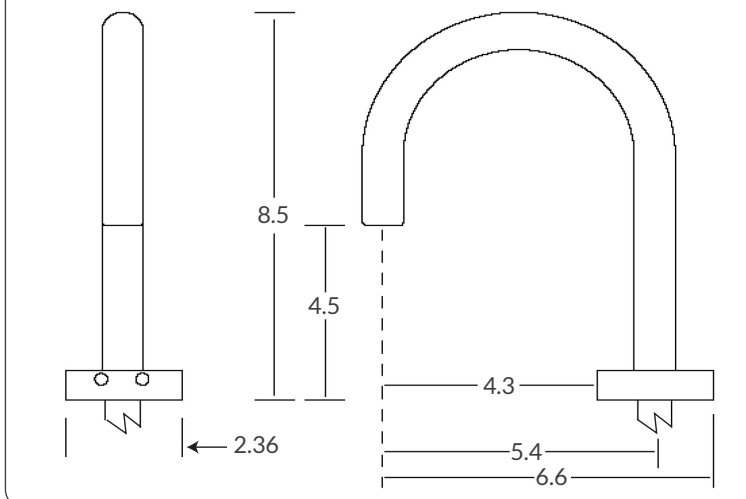

Notes

Specifications and Dimensions

MODEL	FA400-1100
Spout:	Lead-Free Solid Brass
Power:	4 (AA) Alkaline Batteries or AC Adapter - Optional AC power
Battery life expectancy:	300,000 cycles
Solenoid valve:	6 Volts magnet latching
Working Water Pressure:	1 PSI -100 PSI
Supply Inlet Size:	1/2" NPT Male
Water Temperature Control:	Optional - Choose MAC no. A-12910
Sink Drain:	Optional - Many to choose From
Electronic Soap Dispenser:	Optional - We Recommend PYOS-1100 Electronic Soap Dispenser
Sensor Microprocessor:	Digital, Plug and Play
Sensing Range:	2" to 8"
Response Time:	0.3 Second
Shut-Off Delay Time:	3 Second
Maximum Running Time:	30 Seconds
Particle filter size:	50 Mesh
Aerator:	1.5 GPM. Optional 0.5 GPM, 0.35 GPM

All Dimensions in Inches

Rough-in